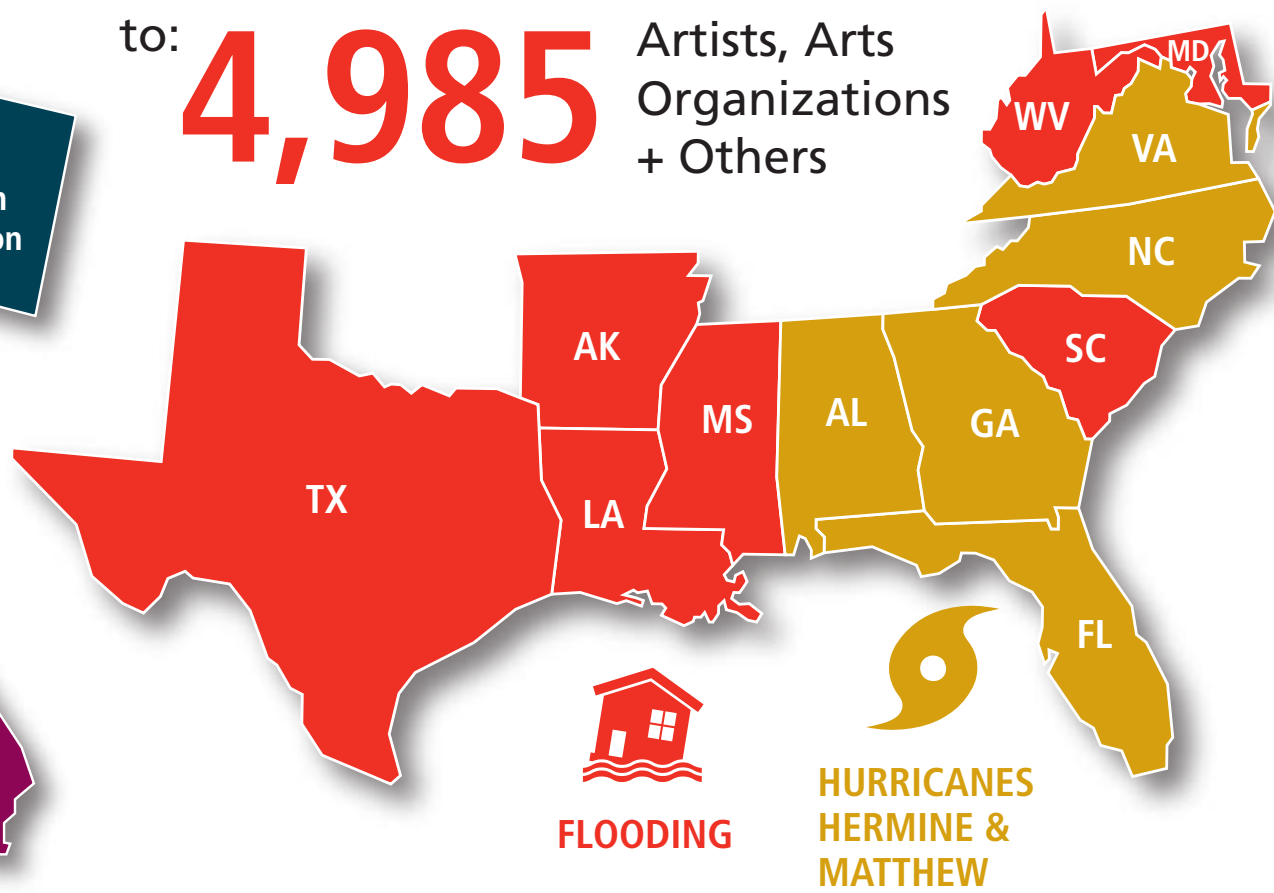

+ ARTIST RESPONDERS

Mentored arts organizations drafted into service as "artist responders" in the wake of major disasters, including:

Arrowmont School of Arts and Crafts
Gatlinburg, TN

Howard County Arts Council
Ellicott City, MD

Anticipated students at the certificate, BFA and MFA levels will receive career protection instruction as part of their professional practice classes in the current academic year.

"Everybody needs to know about what CERF+ does and I am on a one-person crusade to do just that. If I help just one creative person prepare to survive the worst their career, it'll have been more than worth it."
— Greg Shelnett, Chair and Professor of Art, Clemson University

+ DISASTER ALERTS

to: **4,985** Artists, Arts Organizations + Others

WINTER STORMS in Washington

WILDFIRES in California

ADVOCACY

- + Co-sponsored **Arts Advocacy Day** underscoring the need for strong public policies and increased public funding for the arts.
- + Served on planning committee for and participated in the National Endowment for the Arts' **Readiness and Resilience** convening with various federal agencies and national arts organizations.
- + Gained support via inclusion in Senator Mark Udall's (D Colorado) **CREATE Act** for CERF+'s proposed regulatory change which would increase access to disaster relief for artists impacted by natural disaster.

WORKSHOPS

Reached **+594**

Artists, Arts Professionals, and Representatives of Government and Community Agencies + other Relief Providers

by presenting workshops on artists' emergency and career protection safeguards at meetings/conferences of the National Volunteer Organizations Active in Disaster, National Assembly of State Arts Agencies' Folk and Traditional Arts Peer Group, Oklahoma Arts Conference, Vermont Crafts Council, and St. Louis Volunteer Lawyers and Accountants for the Arts.