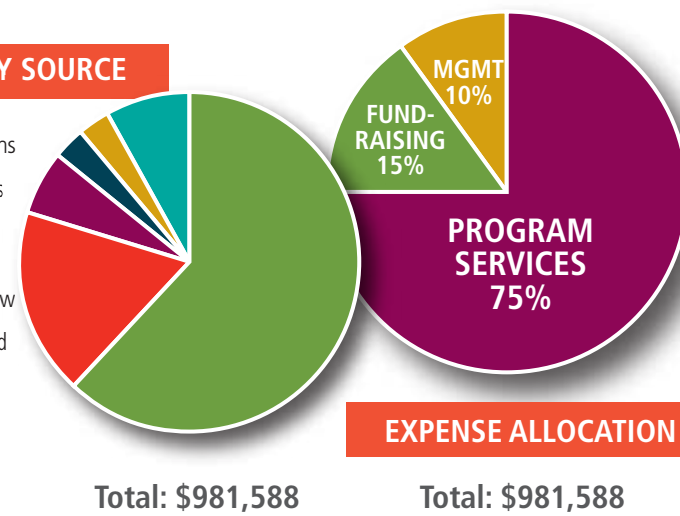

REVENUE BY SOURCE

- 62% Contributions
- 18% Foundations
- 8% Strategic Investment Reserve Draw
- 6% Gifts-in-Kind
- 3% Bequests
- 3% Earned Income