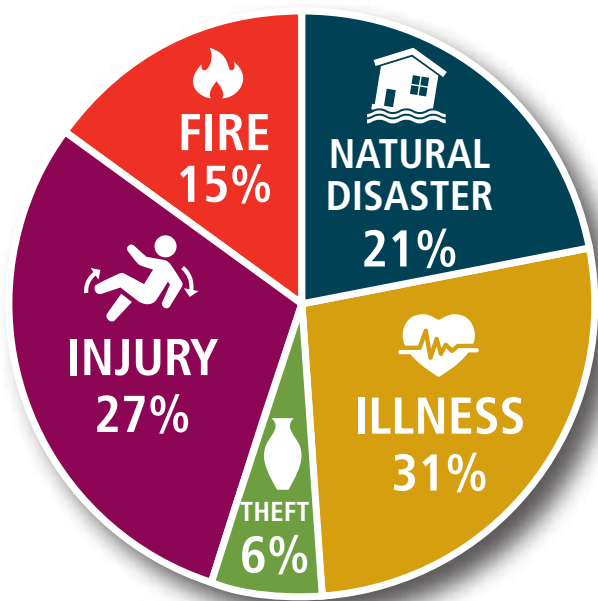

Period of Activity: October 1, 2015 - September 30, 2016

EMERGENCY RELIEF

+36 Grants, Loans & In-Kind Assistance
Totaling: **\$179,397**

+220 Artists
Benefitted from our other emergency recovery services, such as referrals and counseling

TYPES OF EMERGENCIES

"Thanks to CERF+, I was able to get the jumpstart I needed to begin again. They helped me engage in an amazingly supportive community and reached out to Skutt, who donated a kiln. Thanks to CERF+, I'm able to be in my studio and start creating again."
— Ben Medansky, Ceramic Artist